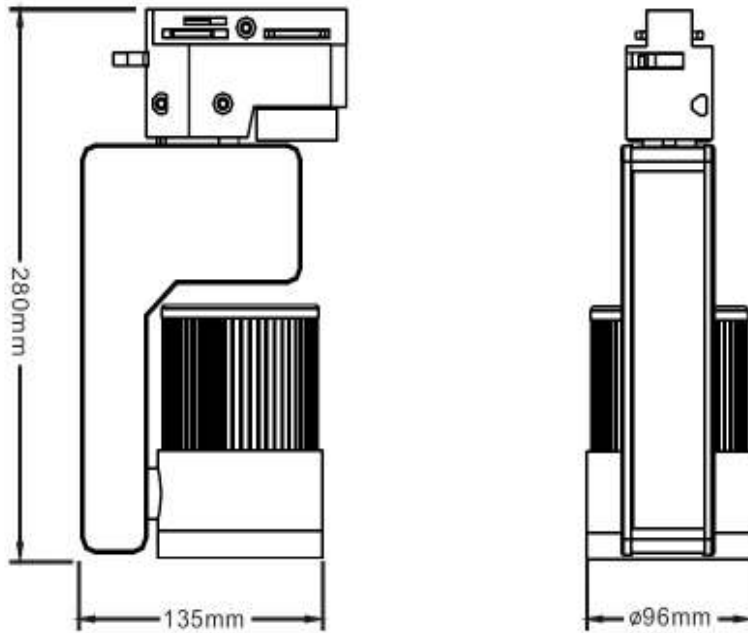

Technical Drawing