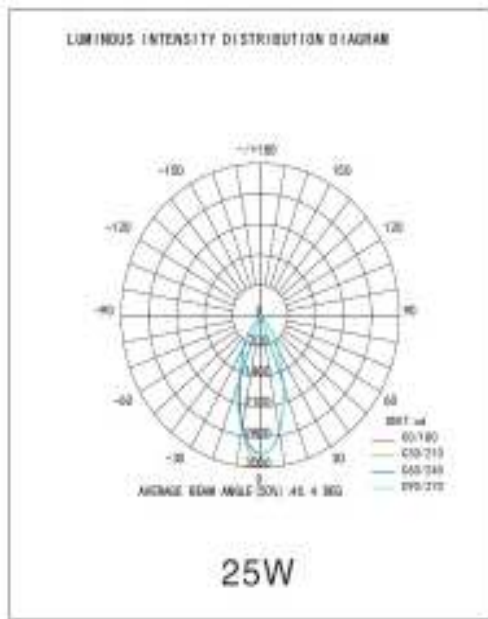

Technical Data